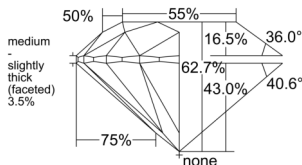

GIA®

FACSIMILE

GIA REPORT 7536219056

Verify this report at GIA.edu

GIA NATURAL DIAMOND DOSSIER®

August 25, 2025
GIA Report Number 7536219056
Shape and Cutting Style ..... Round Brilliant
Measurements ..... 4.87 - 4.89 x 3.06 mm

GRADING RESULTS

Carat Weight ..... 0.45 carat
Color Grade ..... E
Clarity Grade S11
Cut Grade ..... Excellent

ADDITIONAL GRADING INFORMATION

Polish ..... Excellent
Symmetry ..... Excellent
Fluorescence ..... Medium Blue
Clarity Characteristics ..... Crystal
Inscription(s): GIA 7536219056

PROPORTIONS

Profile to actual proportions