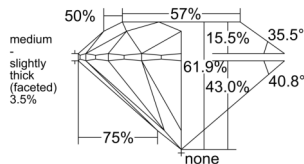

GIA®

FACSIMILE

GIA REPORT

7536238861

Verify this report at GIA.edu

GIA NATURAL DIAMOND DOSSIER®

August 29, 2025
GIA Report Number 7536238861
Shape and Cutting Style ..... Round Brilliant
Measurements ..... 5.38 - 5.41 x 3.34 mm

GRADING RESULTS

Carat Weight ..... 0.60 carat
Color Grade ..... H
Clarity Grade VS2
Cut Grade ..... Excellent

ADDITIONAL GRADING INFORMATION

Polish ..... Excellent
Symmetry ..... Excellent
Fluorescence ..... None
Clarity Characteristics ..... Feather, Cloud, Crystal
Inscription(s): GIA 7536238861

PROPORTIONS

Profile to actual proportions