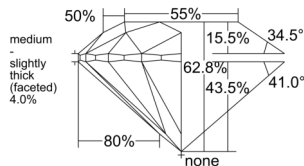

GIA®

FACSIMILE

GIA REPORT

7536266871

Verify this report at GIA.edu

GIA NATURAL DIAMOND DOSSIER®

September 02, 2025
GIA Report Number **7536266871**
Shape and Cutting Style ..... **Round Brilliant**
Measurements ..... **4.45 - 4.47 x 2.80 mm**

GRADING RESULTS

Carat Weight ..... **0.34 carat**
Color Grade ..... **G**
Clarity Grade **VVS1**
Cut Grade ..... **Excellent**

ADDITIONAL GRADING INFORMATION

Polish ..... **Excellent**
Symmetry ..... **Excellent**
Fluorescence ..... **Faint**
Clarity Characteristics ..... **Pinpoint, Feather**
Inscription(s): **GIA 7536266871**

PROPORTIONS

Profile to actual proportions