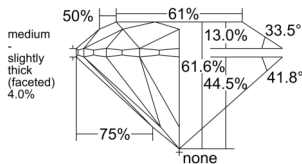

GIA®

FACSIMILE

GIA REPORT 7536292535

Verify this report at GIA.edu

GIA NATURAL DIAMOND DOSSIER®

September 10, 2025
GIA Report Number 7536292535
Shape and Cutting Style ..... Round Brilliant
Measurements ..... 4.28 - 4.31 x 2.64 mm

GRADING RESULTS

Carat Weight ..... 0.30 carat
Color Grade ..... F
Clarity Grade VVS1
Cut Grade ..... Excellent

ADDITIONAL GRADING INFORMATION

Polish ..... Excellent
Symmetry ..... Excellent
Fluorescence ..... Faint
Clarity Characteristics ..... Pinpoint, Feather
Inscription(s): GIA 7536292535

PROPORTIONS

Profile to actual proportions