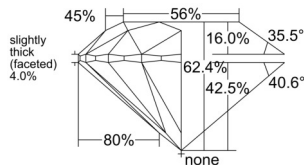

GIA®

FACSIMILE

GIA REPORT

7536339746

Verify this report at GIA.edu

GIA NATURAL DIAMOND DOSSIER®

September 06, 2025
GIA Report Number 7536339746
Shape and Cutting Style ..... Round Brilliant
Measurements ..... 5.92 - 5.94 x 3.70 mm

GRADING RESULTS

Carat Weight ..... 0.80 carat
Color Grade I
Clarity Grade VS1
Cut Grade ..... Excellent

ADDITIONAL GRADING INFORMATION

Polish ..... Excellent
Symmetry ..... Excellent
Fluorescence ..... None
Clarity Characteristics ..... Cloud, Needle
Inscription(s): GIA 7536339746

PROPORTIONS

GRADING SCALES

GIA COLOR SCALE

COLORED	D
	E
	F
	G
	H
	I
	J
NEAR COLORLESS	K
	L
Faint	M
	N
	O
	P
Very Light	Q
	R
	S
	T
	U
	V
	W
	X
	Y
Light	Z

GIA CLARITY SCALE

FLAWLESS	VERY VERY SLIGHTLY INCLUDED	VS₁	VS₂	VS₁	VS₂	SI₁	SI₂	I₁	I₂	I₃		
											FLAWLESS	INTERNALLY FLAWLESS

GIA CUT SCALE

EXCELLENT
VERY GOOD
GOOD
FAIR
POOR