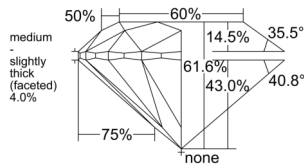

GIA®

FACSIMILE

GIA REPORT

7536352342

Verify this report at GIA.edu

GIA NATURAL DIAMOND DOSSIER®

September 16, 2025
GIA Report Number 7536352342
Shape and Cutting Style ..... Round Brilliant
Measurements ..... 6.10 - 6.18 x 3.78 mm

GRADING RESULTS

Carat Weight ..... 0.90 carat
Color Grade ..... E
Clarity Grade VS2
Cut Grade ..... Excellent

ADDITIONAL GRADING INFORMATION

Polish ..... Excellent
Symmetry ..... Very Good
Fluorescence ..... None
Clarity Characteristics ..... Cloud, Crystal, Feather
Inscription(s): GIA 7536352342

PROPORTIONS

Profile to actual proportions