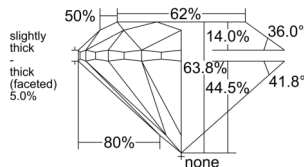

GIA®

FACSIMILE

GIA REPORT

7536354496

Verify this report at GIA.edu

GIA NATURAL DIAMOND DOSSIER®

September 10, 2025
GIA Report Number 7536354496
Shape and Cutting Style ..... Round Brilliant
Measurements ..... 4.19 - 4.23 x 2.68 mm

GRADING RESULTS

Carat Weight ..... 0.30 carat
Color Grade ..... G
Clarity Grade VS1
Cut Grade ..... Good

ADDITIONAL GRADING INFORMATION

Polish ..... Excellent
Symmetry ..... Very Good
Fluorescence ..... Medium Blue
Clarity Characteristics ..... Cloud, Indented Natural
Inscription(s): GIA 7536354496

PROPORTIONS

Profile to actual proportions

GRADING SCALES

GIA COLOR SCALE

COLORLESS	D
	E
	F
	G
	H
	I
	J
NEAR COLORLESS	K
	L
FAIN	M
	N
	O
	P
VERY LIGHT	Q
	R
	S
	T
	U
	V
	W
	X
	Y
LIGHT	Z

GIA CLARITY SCALE

FLAWLESS	VERY VERY SLIGHTLY INCLUDED	VS₁	VS₂	VS₁	VS₂	SI₁	SI₂	I₁	I₂	I₃											
											FLAWLESS	INTERNALLY FLAWLESS	VVS₁	VVS₂	VS₁	VS₂	SI₁	SI₂	I₁	I₂	I₃

GIA CUT SCALE

EXCELLENT
VERY GOOD
GOOD
FAIR
POOR