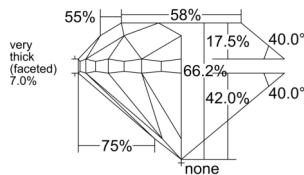

GIA®

FACSIMILE

GIA REPORT

7536365686

Verify this report at GIA.edu

GIA NATURAL DIAMOND DOSSIER®

September 10, 2025
GIA Report Number 7536365686
Shape and Cutting Style ..... Round Brilliant
Measurements ..... 4.83 - 4.90 x 3.22 mm

GRADING RESULTS

Carat Weight ..... 0.51 carat
Color Grade ..... J
Clarity Grade VVS2
Cut Grade ..... Good

ADDITIONAL GRADING INFORMATION

Polish ..... Excellent
Symmetry ..... Very Good
Fluorescence ..... None
Clarity Characteristics ..... Cloud, Pinpoint, Indented Natural
Inscription(s): GIA 7536365686

PROPORTIONS

Profile to actual proportions

GRADING SCALES

GIA COLOR SCALE

COLOREDNESS	D
	E
	F
	G
	H
	I
	J
NEAR COLORLESS	K
	L
FAIN	M
	N
	O
	P
VERY LIGHT	Q
	R
	S
	T
	U
	V
	W
	X
	Y
LIGHT	Z

GIA CLARITY SCALE

VERY VERY SLIGHTLY INCLUDED	FLAWLESS
	INTERNALLY FLAWLESS
VERY SLIGHTLY INCLUDED	VVS₁
	VVS₂
SLIGHTLY INCLUDED	VS₁
	VS₂
INCLUDED	SI₁
	SI₂
	I₁
	I₂
	I₃

GIA CUT SCALE

EXCELLENT
VERY GOOD
GOOD
FAIR
POOR