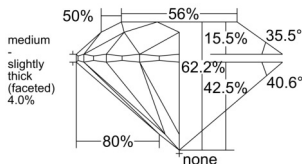

GIA®

FACSIMILE

GIA REPORT 7536381297

Verify this report at GIA.edu

GIA NATURAL DIAMOND DOSSIER®

September 10, 2025
GIA Report Number 7536381297
Shape and Cutting Style ..... Round Brilliant
Measurements ..... 5.33 - 5.35 x 3.32 mm

GRADING RESULTS

Carat Weight ..... 0.58 carat
Color Grade ..... G
Clarity Grade VS1
Cut Grade ..... Excellent

ADDITIONAL GRADING INFORMATION

Polish ..... Excellent
Symmetry ..... Excellent
Fluorescence ..... None
Clarity Characteristics ..... Crystal
Inscription(s): GIA 7536381297

PROPORTIONS

GRADING SCALES

GIA COLOR SCALE

COLOREDNESS	D
	E
	F
	G
	H
	I
	J
NEAR COLORLESS	K
	L
Faint	M
	N
	O
	P
Very Light	Q
	R
	S
	T
	U
	V
Light	W
	X
	Y
	Z

GIA CLARITY SCALE

FLAWLESS	VERY VERY SLIGHTLY INCLUDED	VS₁	VS₂	VS₁	VS₂	SL₁	SL₂	I₁	I₂	I₃		
											FLAWLESS	INTERNALLY FLAWLESS

GIA CUT SCALE

EXCELLENT
VERY GOOD
GOOD
FAIR
POOR