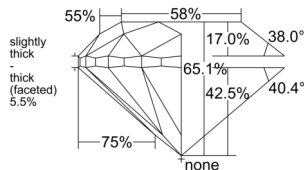

GIA®

FACSIMILE

GIA REPORT 7536385921

Verify this report at GIA.edu

GIA NATURAL DIAMOND DOSSIER®

September 16, 2025
GIA Report Number 7536385921
Shape and Cutting Style ..... Round Brilliant
Measurements ..... 5.44 - 5.51 x 3.56 mm

GRADING RESULTS

Carat Weight ..... 0.70 carat
Color Grade ..... D
Clarity Grade VVS2
Cut Grade ..... Very Good

ADDITIONAL GRADING INFORMATION

Polish ..... Excellent
Symmetry ..... Very Good
Fluorescence ..... Strong Blue
Clarity Characteristics ..... Cloud, Pinpoint
Inscription(s): GIA 7536385921

PROPORTIONS

Profile to actual proportions