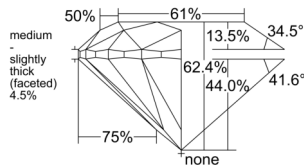

GIA®

FACSIMILE

GIA REPORT

7536387662

Verify this report at GIA.edu

GIA NATURAL DIAMOND DOSSIER®

September 11, 2025
GIA Report Number 7536387662
Shape and Cutting Style ..... Round Brilliant
Measurements ..... 5.36 - 5.40 x 3.35 mm

GRADING RESULTS

Carat Weight ..... 0.60 carat
Color Grade ..... H
Clarity Grade VS2
Cut Grade ..... Excellent

ADDITIONAL GRADING INFORMATION

Polish ..... Excellent
Symmetry ..... Excellent
Fluorescence ..... None
Clarity Characteristics..... Crystal, Cloud, Feather
Inscription(s): GIA 7536387662

PROPORTIONS

Profile to actual proportions