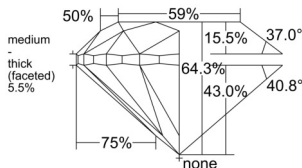

GIA®

FACSIMILE

GIA REPORT 7536428286

Verify this report at GIA.edu

GIA NATURAL DIAMOND DOSSIER®

September 15, 2025
GIA Report Number **7536428286**
Shape and Cutting Style ..... **Round Brilliant**
Measurements ..... **5.50 - 5.56 x 3.55 mm**

GRADING RESULTS

Carat Weight ..... **0.70 carat**
Color Grade ..... **I**
Clarity Grade **VS2**
Cut Grade ..... **Very Good**

ADDITIONAL GRADING INFORMATION

Polish ..... **Excellent**
Symmetry ..... **Very Good**
Fluorescence ..... **None**
Clarity Characteristics..... **Feather, Cloud, Crystal**
Inscription(s): **GIA 7536428286**

PROPORTIONS

Profile to actual proportions

GRADING SCALES

GIA COLOR SCALE	GIA CLARITY SCALE	GIA CUT SCALE	
D	FLAWLESS	EXCELLENT	
E	INTERNALLY FLAWLESS		
F		VVS₁	VERY GOOD
G	VVS₂		
H	VS₁	GOOD	
I	VS₂		
J	SI₁	FAIR	
K	SI₂		
L	I₁	POOR	
M	I₂		
N	I₃		
O			
P			
Q			
R			
S			
T			
U			
V			
W			
X			
Y			
Z