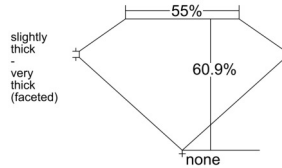

GIA®

FACSIMILE

GIA REPORT 7536438402

Verify this report at GIA.edu

GIA NATURAL DIAMOND DOSSIER®

September 17, 2025
GIA Report Number 7536438402
Shape and Cutting Style ..... Heart Brilliant
Measurements ..... 4.55 x 5.53 x 3.37 mm

GRADING RESULTS

Carat Weight ..... 0.50 carat
Color Grade ..... F
Clarity Grade VS1

ADDITIONAL GRADING INFORMATION

Polish ..... Excellent
Symmetry ..... Very Good
Fluorescence ..... None
Clarity Characteristics..... Cloud, Crystal, Feather, Needle
Inspection(s): GIA 7536438402

PROPORTIONS

Profile not to actual proportions

GRADING SCALES

GIA COLOR SCALE		GIA CLARITY SCALE			
COLORLESS	D	VERY VERY SLIGHTLY INCLUDED	FLAWLESS		
	E		INTERNALLY FLAWLESS		
	F		VVS₁		
	NEAR COLORLESS	G	VERY SLIGHTLY INCLUDED	VVS₂	
		H		VS₁	
		FAINT	I	SLIGHTLY INCLUDED	VS₂
			J		SI₁
			K		SI₂
	LIGHT	L	INCLUDED	I₁	
		M		I₂	
N		I₃			
O					
P					
Q					
R