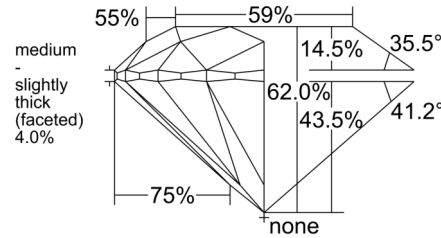

GIA NATURAL DIAMOND GRADING REPORT

September 23, 2025

GIA Report Number 7536467503

Shape and Cutting Style Round Brilliant

Measurements 6.38 - 6.42 x 3.97 mm

GRADING RESULTS

Carat Weight 1.00 carat

Color Grade H

Clarity Grade VVS2

Cut Grade Excellent

ADDITIONAL GRADING INFORMATION

Polish Excellent

Symmetry Excellent

Fluorescence None

Inscription(s): GIA 7536467503

Comments: Additional pinpoints are not shown. Surface graining is not shown.

PROPORTIONS

Profile to actual proportions

CLARITY CHARACTERISTICS

KEY TO SYMBOLS*

-  Needle  Natural
-  Feather
-  Pinpoint
-  Cloud

* Red symbols denote internal characteristics (inclusions). Green or black symbols denote external characteristics (blemishes). Diagram is an approximate representation of the diamond, and symbols shown indicate type, position, and approximate size of clarity characteristics. All clarity characteristics may not be shown. Details of finish are not shown.