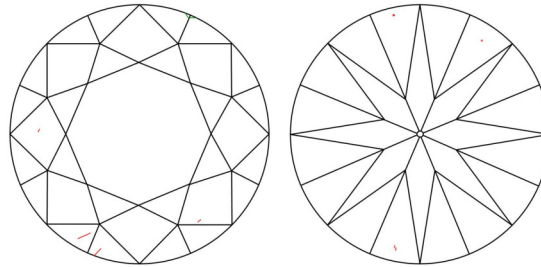

GIA NATURAL DIAMOND GRADING REPORT

September 23, 2025

GIA Report Number 7536467503

Shape and Cutting Style Round Brilliant

Measurements 6.38 - 6.42 x 3.97 mm

GRADING RESULTS

Carat Weight 1.00 carat

Color Grade H

Clarity Grade VVS2

Cut Grade Excellent

ADDITIONAL GRADING INFORMATION

Polish Excellent

Symmetry Excellent

Fluorescence None

Inscription(s): GIA 7536467503

Comments: Additional pinpoints are not shown. Surface graining is not shown.

PROPORTIONS

Profile to actual proportions

CLARITY CHARACTERISTICS

KEY TO SYMBOLS*

-  Needle  Natural
-  Feather
-  Pinpoint
-  Cloud

* Red symbols denote internal characteristics (inclusions). Green or black symbols denote external characteristics (blemishes). Diagram is an approximate representation of the diamond, and symbols shown indicate type, position, and approximate size of clarity characteristics. All clarity characteristics may not be shown. Details of finish are not shown.