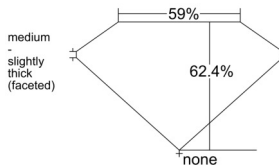

GIA®

FACSIMILE

GIA REPORT 7536482468

Verify this report at GIA.edu

GIA NATURAL DIAMOND DOSSIER®

September 23, 2025
GIA Report Number 7536482468
Shape and Cutting Style ..... Pear Brilliant
Measurements ..... 6.76 x 4.52 x 2.82 mm

GRADING RESULTS

Carat Weight ..... 0.51 carat
Color Grade ..... F
Clarity Grade VS1

ADDITIONAL GRADING INFORMATION

Polish ..... Excellent
Symmetry ..... Very Good
Fluorescence ..... Medium Yellow
Clarity Characteristics ..... Cloud
Inscription(s): GIA 7536482468

PROPORTIONS

Profile not to actual proportions

GRADING SCALES

GIA COLOR SCALE		GIA CLARITY SCALE			
COLORLESS	D	VERY VERY SLIGHTLY INCLUDED	FLAWLESS		
	E		INTERNALLY FLAWLESS		
	F		VVS₁		
	G		VVS₂		
	NEAR COLORLESS	H	VERY SLIGHTLY INCLUDED	VS₁	
		I		VS₂	
		FAINT	J	SLIGHTLY INCLUDED	SI₁
			K		SI₂
	L		I₁		
	M		I₂		
N	I₃				
O					
VERT LIGHT	P	INCLUDED			
	Q				
	R				
	S				
	T				
	U				
	V				
	W				
LIGHT	X				
	Y				
	Z