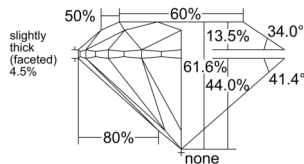

GIA®

FACSIMILE

GIA REPORT

7536483658

Verify this report at GIA.edu

GIA NATURAL DIAMOND DOSSIER®

September 20, 2025

GIA Report Number 7536483658

Shape and Cutting Style ..... Round Brilliant

Measurements ..... 5.31 - 5.35 x 3.29 mm

GRADING RESULTS

Carat Weight ..... 0.58 carat

Color Grade ..... H

Clarity Grade VS2

Cut Grade ..... Excellent

ADDITIONAL GRADING INFORMATION

Polish ..... Excellent

Symmetry ..... Excellent

Fluorescence ..... None

Clarity Characteristics ..... Cloud, Crystal, Feather

Inscription(s): GIA 7536483658

PROPORTIONS

Profile to actual proportions