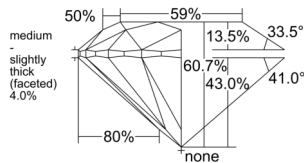

GIA®

FACSIMILE

GIA REPORT

7536483662

Verify this report at GIA.edu

GIA NATURAL DIAMOND DOSSIER®

September 24, 2025
GIA Report Number 7536483662
Shape and Cutting Style ..... Round Brilliant
Measurements ..... 5.31 - 5.34 x 3.24 mm

GRADING RESULTS

Carat Weight ..... 0.56 carat
Color Grade ..... D
Clarity Grade VS1
Cut Grade ..... Excellent

ADDITIONAL GRADING INFORMATION

Polish ..... Excellent
Symmetry ..... Excellent
Fluorescence ..... None
Clarity Characteristics ..... Cloud, Feather, Pinpoint
Inscription(s): GIA 7536483662

PROPORTIONS

Profile to actual proportions

GRADING SCALES

GIA COLOR SCALE

COLORLESS	D
	E
	F
	G
	H
	I
	J
NEAR COLORLESS	K
	L
Faint	M
	N
	O
	P
Very Light	R
	S
	T
	U
	V
Light	W
	X
	Y
	Z

GIA CLARITY SCALE

FLAWLESS	VERY VERY SLIGHTLY INCLUDED	VS₁	VS₂	VS₁	VS₂	SL₁	SL₂	I₁	I₂	I₃			
											VERY SLIGHTLY INCLUDED	SLIGHTLY INCLUDED	INCLUDED

GIA CUT SCALE

EXCELLENT
VERY GOOD
GOOD
FAIR
POOR