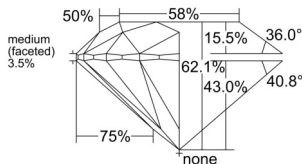

GIA®

FACSIMILE

GIA REPORT 7536497640

Verify this report at GIA.edu

GIA NATURAL DIAMOND DOSSIER®

September 22, 2025
GIA Report Number 7536497640
Shape and Cutting Style ..... Round Brilliant
Measurements ..... 5.27 - 5.31 x 3.29 mm

GRADING RESULTS

Carat Weight ..... 0.57 carat
Color Grade ..... F
Clarity Grade VVS2
Cut Grade ..... Excellent

ADDITIONAL GRADING INFORMATION

Polish ..... Excellent
Symmetry ..... Excellent
Fluorescence ..... None
Clarity Characteristics ..... Feather, Pinpoint
Inscription(s): GIA 7536497640

PROPORTIONS

Profile to actual proportions

GRADING SCALES

GIA COLOR SCALE	GIA CLARITY SCALE	GIA CUT SCALE	
D	FLAWLESS	EXCELLENT	
E	INTERNALLY FLAWLESS		
F		VVS₁	VERY GOOD
G	VVS₂		
H	VS₁	GOOD	
I	VS₂		
J	SI₁	FAIR	
K	SI₂		
L	I₁	POOR	
M	I₂		
N	I₃		
O			
P			
Q			
R			
S			
T			
U			
V			
W			
X			
Y			
Z