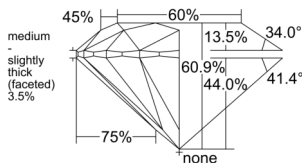

GIA®

FACSIMILE

GIA REPORT 7536504503

Verify this report at GIA.edu

GIA NATURAL DIAMOND DOSSIER®

September 23, 2025
GIA Report Number 7536504503
Shape and Cutting Style ..... Round Brilliant
Measurements ..... 4.31 - 4.34 x 2.64 mm

GRADING RESULTS

Carat Weight ..... 0.30 carat
Color Grade ..... F
Clarity Grade VS1
Cut Grade ..... Excellent

ADDITIONAL GRADING INFORMATION

Polish ..... Excellent
Symmetry ..... Excellent
Fluorescence ..... None
Clarity Characteristics ..... Feather, Pinpoint
Inscription(s): GIA 7536504503

PROPORTIONS

Profile to actual proportions