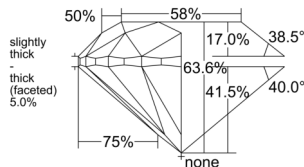

GIA®

FACSIMILE

GIA REPORT

7536505480

Verify this report at GIA.edu

GIA NATURAL DIAMOND DOSSIER®

September 23, 2025
GIA Report Number 7536505480
Shape and Cutting Style ..... Round Brilliant
Measurements ..... 5.53 - 5.58 x 3.53 mm

GRADING RESULTS

Carat Weight ..... 0.70 carat
Color Grade ..... D
Clarity Grade VS1
Cut Grade ..... Very Good

ADDITIONAL GRADING INFORMATION

Polish ..... Excellent
Symmetry ..... Very Good
Fluorescence ..... Strong Blue
Clarity Characteristics ..... Crystal
Inscription(s): GIA 7536505480

PROPORTIONS

Profile to actual proportions

GRADING SCALES

GIA COLOR SCALE

COLORLESS	D
	E
	F
	G
	H
	I
	J
NEAR COLORLESS	K
	L
Faint	M
	N
	O
	P
	R
	S
	T
	U
	V
	W
	X
	Y
Light	Z

GIA CLARITY SCALE

FLAWLESS	VERY VERY SLIGHTLY INCLUDED	VS₁	VS₂	VS₁	SI₁	SI₂	I₁	I₂	I₃			
										VERY SLIGHTLY INCLUDED	SLIGHTLY INCLUDED	INCLUDED

GIA CUT SCALE

EXCELLENT
VERY GOOD
GOOD
FAIR
POOR