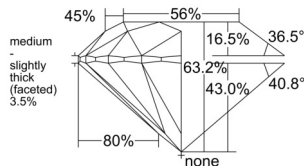

GIA®

FACSIMILE

GIA REPORT 7536545373

Verify this report at GIA.edu

GIA NATURAL DIAMOND DOSSIER®

September 26, 2025
GIA Report Number 7536545373
Shape and Cutting Style ..... Round Brilliant
Measurements ..... 5.33 - 5.37 x 3.38 mm

GRADING RESULTS

Carat Weight ..... 0.60 carat
Color Grade ..... G
Clarity Grade VS2
Cut Grade ..... Excellent

ADDITIONAL GRADING INFORMATION

Polish ..... Excellent
Symmetry ..... Excellent
Fluorescence ..... None
Clarity Characteristics ..... Crystal, Cloud, Needle
Inscription(s): GIA 7536545373

PROPORTIONS

Profile to actual proportions