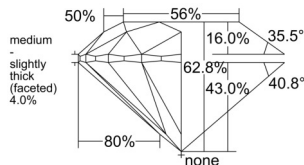

GIA®

FACSIMILE

GIA REPORT

7536582631

Verify this report at GIA.edu

GIA NATURAL DIAMOND DOSSIER®

September 29, 2025
GIA Report Number 7536582631
Shape and Cutting Style ..... Round Brilliant
Measurements ..... 5.34 - 5.38 x 3.37 mm

GRADING RESULTS

Carat Weight ..... 0.60 carat
Color Grade ..... E
Clarity Grade VS1
Cut Grade ..... Excellent

ADDITIONAL GRADING INFORMATION

Polish ..... Excellent
Symmetry ..... Very Good
Fluorescence ..... Medium Blue
Clarity Characteristics ..... Crystal
Inscription(s): GIA 7536582631

PROPORTIONS

Profile to actual proportions