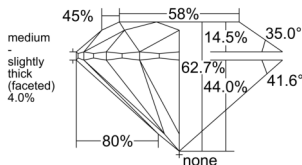

GIA®

FACSIMILE

GIA REPORT 7536603449

Verify this report at GIA.edu

GIA NATURAL DIAMOND DOSSIER®

October 29, 2025
GIA Report Number 7536603449
Shape and Cutting Style ..... Round Brilliant
Measurements ..... 5.64 - 5.67 x 3.55 mm

GRADING RESULTS

Carat Weight ..... 0.70 carat
Color Grade I
Clarity Grade SI2
Cut Grade ..... Excellent

ADDITIONAL GRADING INFORMATION

Polish ..... Excellent
Symmetry ..... Excellent
Fluorescence ..... Faint
Clarity Characteristics ..... Cloud, Crystal, Feather
Inscription(s): GIA 7536603449

PROPORTIONS

GRADING SCALES

GIA COLOR SCALE

COLORLESS	D
	E
	F
	G
	H
	I
	J
NEAR COLORLESS	K
	L
FAIN	M
	N
	O
	P
VERY LIGHT	Q
	R
	S
	T
	U
	V
	W
	X
	Y
LIGHT	Z

GIA CLARITY SCALE

FLAWLESS	INTERNAL FLAWLESS	
		FLAWLESS
VERY VERY SLIGHTLY INCLUDED	VVS₁	
	VVS₂	
VERY SLIGHTLY INCLUDED	VS₁	
	VS₂	
SLIGHTLY INCLUDED	SI₁	
	SI₂	
INCLUDED	I₁	
	I₂	
	I₃	

GIA CUT SCALE

EXCELLENT
VERY GOOD
GOOD
FAIR
POOR