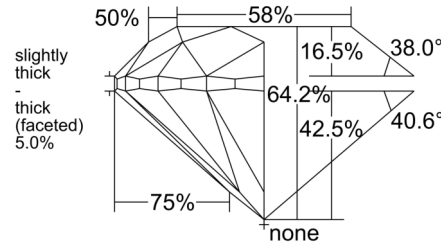

GIA NATURAL DIAMOND GRADING REPORT

October 04, 2025
 GIA Report Number 7536622086
 Shape and Cutting Style Round Brilliant
 Measurements 6.22 - 6.26 x 4.01 mm

GRADING RESULTS

Carat Weight 1.00 carat
 Color Grade E
 Clarity Grade SI1
 Cut Grade Very Good

Profile to actual proportions

CLARITY CHARACTERISTICS

KEY TO SYMBOLS*

- Crystal
- ◌ Cavity
- ◌ Cloud
- ◌ Natural
- ~ Feather
- \\ Needle

* Red symbols denote internal characteristics (inclusions). Green or black symbols denote external characteristics (blemishes). Diagram is an approximate representation of the diamond, and symbols shown indicate type, position, and approximate size of clarity characteristics. All clarity characteristics may not be shown. Details of finish are not shown.