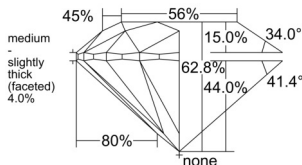

GIA®

FACSIMILE

GIA REPORT

7536644954

Verify this report at GIA.edu

GIA NATURAL DIAMOND DOSSIER®

October 06, 2025
GIA Report Number 7536644954
Shape and Cutting Style ..... Round Brilliant
Measurements ..... 5.41 - 5.45 x 3.41 mm

GRADING RESULTS

Carat Weight ..... 0.61 carat
Color Grade ..... D
Clarity Grade S11
Cut Grade ..... Excellent

ADDITIONAL GRADING INFORMATION

Polish ..... Excellent
Symmetry ..... Excellent
Fluorescence ..... None
Clarity Characteristics ..... Cloud, Crystal, Feather
Inscription(s): GIA 7536644954

PROPORTIONS

Profile to actual proportions