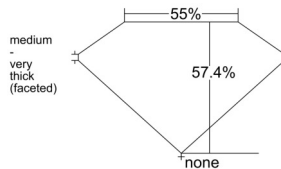

GIA®

FACSIMILE

GIA REPORT

7536686165

Verify this report at GIA.edu

GIA NATURAL DIAMOND DOSSIER®

October 10, 2025
GIA Report Number 7536686165
Shape and Cutting Style ..... Heart Brilliant
Measurements ..... 5.09 x 5.60 x 3.21 mm

GRADING RESULTS

Carat Weight ..... 0.51 carat
Color Grade ..... F
Clarity Grade VS1

ADDITIONAL GRADING INFORMATION

Polish ..... Excellent
Symmetry ..... Very Good
Fluorescence ..... None
Clarity Characteristics..... Crystal, Cloud, Feather, Needle
Inscription(s): GIA 7536686165

PROPORTIONS

Profile not to actual proportions

GRADING SCALES

GIA COLOR SCALE		GIA CLARITY SCALE	
COLORLESS	D	VERY VERY SLIGHTLY INCLUDED	FLAWLESS
	E		INTERNALLY FLAWLESS
	F		VVS₁
	G		VVS₂
	H		VS₁
	I		VS₂
	J		SI₁
	K		SI₂
	L		I₁
	M		I₂
NEAR COLORLESS	N	SLIGHTLY INCLUDED	I₃
	O		
	P		
	Q		
FAINT	R		
	S		
	T		
	U		
VERT LIGHT	V		
	W		
	X		
	Y		
LIGHT	Z