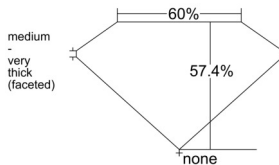

GIA®

FACSIMILE

GIA REPORT 7536688398

Verify this report at GIA.edu

GIA NATURAL DIAMOND DOSSIER®

October 10, 2025
GIA Report Number 7536688398
Shape and Cutting Style ..... Heart Brilliant
Measurements ..... 5.58 x 6.22 x 3.57 mm

GRADING RESULTS

Carat Weight ..... 0.71 carat
Color Grade ..... D
Clarity Grade VS2

ADDITIONAL GRADING INFORMATION

Polish ..... Excellent
Symmetry ..... Excellent
Fluorescence ..... None
Clarity Characteristics ..... Crystal
Inscription(s): GIA 7536688398

PROPORTIONS

Profile not to actual proportions

GRADING SCALES

GIA COLOR SCALE		GIA CLARITY SCALE	
COLORLESS	D	VERY VERY SLIGHTLY INCLUDED	FLAWLESS
	E		INTERNALLY FLAWLESS
	F		VVS₁
	G		VVS₂
	H		VS₁
	I		VS₂
	J		SI₁
	K		SI₂
	L		I₁
	M		I₂
NEAR COLORLESS	N	SLIGHTLY INCLUDED	I₃
	O		
	P		
	Q		
FAINT	R		
	S		
	T		
	U		
VERT LIGHT	V		
	W		
	X		
	Y		
LIGHT	Z