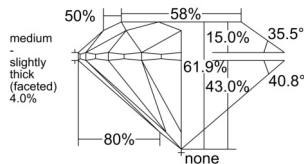

GIA®

FACSIMILE

GIA REPORT

7536690161

Verify this report at GIA.edu

GIA NATURAL DIAMOND DOSSIER®

October 09, 2025
GIA Report Number 7536690161
Shape and Cutting Style ..... Round Brilliant
Measurements ..... 4.47 - 4.48 x 2.77 mm

GRADING RESULTS

Carat Weight ..... 0.34 carat
Color Grade ..... D
Clarity Grade VVS1
Cut Grade ..... Excellent

ADDITIONAL GRADING INFORMATION

Polish ..... Excellent
Symmetry ..... Excellent
Fluorescence ..... None
Clarity Characteristics..... Pinpoint, Internal Graining, Surface Graining

Inscription(s): GIA 7536690161

PROPORTIONS

Profile to actual proportions

GRADING SCALES

GIA COLOR SCALE

COLORLESS	D
	E
	F
	G
	H
	I
	J
NEAR COLORLESS	K
	L
Faint	M
	N
	O
	P
	Q
	R
	S
	T
	U
	V
	W
	X
	Y
Light	Z

GIA CLARITY SCALE

FLAWLESS	VERY VERY SLIGHTLY INCLUDED	VVS₁	
			VVS₂
INTERNALLY FLAWLESS	VERY SLIGHTLY INCLUDED	VS₁	
		VS₂	
SLIGHTLY INCLUDED	INCLUDED	SI₁	
		SI₂	
I₁	I₂	I₃	

GIA CUT SCALE

EXCELLENT
VERY GOOD
GOOD
FAIR
POOR