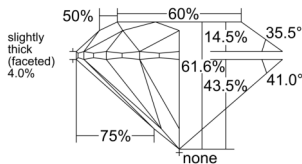

GIA®

FACSIMILE

GIA REPORT 7536701118

Verify this report at GIA.edu

GIA NATURAL DIAMOND DOSSIER®

October 17, 2025
GIA Report Number 7536701118
Shape and Cutting Style ..... Round Brilliant
Measurements ..... 5.68 - 5.71 x 3.51 mm

GRADING RESULTS

Carat Weight ..... 0.71 carat
Color Grade ..... G
Clarity Grade S11
Cut Grade ..... Excellent

ADDITIONAL GRADING INFORMATION

Polish ..... Excellent
Symmetry ..... Excellent
Fluorescence ..... None
Clarity Characteristics..... Crystal, Cloud
Inscription(s): GIA 7536701118

PROPORTIONS

Profile to actual proportions