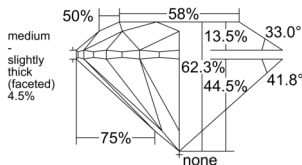

GIA®

FACSIMILE

GIA REPORT

7536703914

Verify this report at GIA.edu

GIA NATURAL DIAMOND DOSSIER®

October 14, 2025
GIA Report Number 7536703914
Shape and Cutting Style ..... Round Brilliant
Measurements ..... 5.65 - 5.68 x 3.53 mm

GRADING RESULTS

Carat Weight ..... 0.70 carat
Color Grade ..... E
Clarity Grade VS1
Cut Grade ..... Excellent

ADDITIONAL GRADING INFORMATION

Polish ..... Excellent
Symmetry ..... Excellent
Fluorescence ..... None
Clarity Characteristics..... Crystal, Feather, Needle, Pinpoint
Inscription(s): GIA 7536703914

PROPORTIONS

Profile to actual proportions