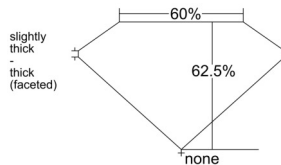

GIA®

FACSIMILE

GIA REPORT 7536724970

Verify this report at GIA.edu

GIA NATURAL DIAMOND DOSSIER®

October 13, 2025
GIA Report Number 7536724970
Shape and Cutting Style ..... Pear Brilliant
Measurements ..... 5.76 x 3.80 x 2.38 mm

GRADING RESULTS

Carat Weight ..... 0.31 carat
Color Grade ..... E
Clarity Grade VS1

ADDITIONAL GRADING INFORMATION

Polish ..... Excellent
Symmetry ..... Very Good
Fluorescence ..... None
Clarity Characteristics..... Crystal, Cloud
Inscription(s): GIA 7536724970

PROPORTIONS

Profile not to actual proportions

GRADING SCALES

GIA COLOR SCALE		GIA CLARITY SCALE	
COLORLESS	D	VERY VERY SLIGHTLY INCLUDED	FLAWLESS
	E		INTERNALLY FLAWLESS
	F		VVS₁
	G		VVS₂
	H		VS₁
	I		VS₂
	J		SI₁
	K		SI₂
	L		I₁
	M		I₂
NEAR COLORLESS	N	SLIGHTLY INCLUDED	I₃
	O		
	P		
	Q		
FAINT	R		
	S		
	T		
	U		
VERT LIGHT	V		
	W		
	X		
	Y		
LIGHT	Z