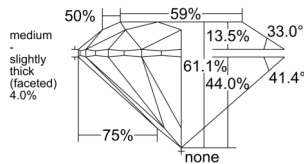

GIA®

FACSIMILE

GIA REPORT

7536730781

Verify this report at GIA.edu

GIA NATURAL DIAMOND DOSSIER®

October 14, 2025
GIA Report Number 7536730781
Shape and Cutting Style ..... Round Brilliant
Measurements ..... 5.00 - 5.01 x 3.06 mm

GRADING RESULTS

Carat Weight ..... 0.46 carat
Color Grade ..... K
Clarity Grade VVS1
Cut Grade ..... Excellent

ADDITIONAL GRADING INFORMATION

Polish ..... Excellent
Symmetry ..... Excellent
Fluorescence ..... Strong Blue
Clarity Characteristics ..... Pinpoint, Feather
Inscription(s): GIA 7536730781

PROPORTIONS

Profile to actual proportions

GRADING SCALES

GIA COLOR SCALE	GIA CLARITY SCALE	GIA CUT SCALE	
D	FLAWLESS	EXCELLENT	
E	INTERNALLY FLAWLESS		
F		VVS₁	VERY GOOD
G	VVS₂		
H	VS₁	GOOD	
I	VS₂		
J	SI₁	FAIR	
K	SI₂		
L	I₁	POOR	
M			
N			
O	I₂		
P			
Q			
R	I₃		
S			
T			
U			
V			
W			
X			
Y			
Z