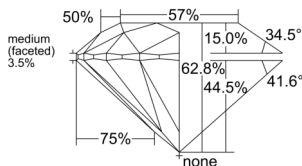

GIA®

FACSIMILE

GIA REPORT 7536748269

Verify this report at GIA.edu

GIA NATURAL DIAMOND DOSSIER®

October 15, 2025
GIA Report Number **7536748269**
Shape and Cutting Style ..... **Round Brilliant**
Measurements ..... **4.79 - 4.80 x 3.01 mm**

GRADING RESULTS

Carat Weight ..... **0.42 carat**
Color Grade ..... **H**
Clarity Grade **VS1**
Cut Grade ..... **Excellent**

ADDITIONAL GRADING INFORMATION

Polish ..... **Excellent**
Symmetry ..... **Excellent**
Fluorescence ..... **Strong Blue**
Clarity Characteristics..... **Crystal, Needle, Pinpoint**
Inscription(s): **GIA 7536748269**

PROPORTIONS

Profile to actual proportions