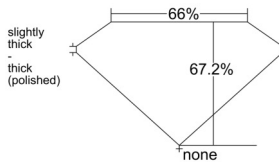

GIA®

FACSIMILE

GIA REPORT 7536755595

Verify this report at GIA.edu

GIA NATURAL DIAMOND DOSSIER®

October 15, 2025
GIA Report Number 7536755595
Shape and Cutting Style ..... **Cut-Cornered Rectangular Modified Brilliant**
Measurements ..... 5.31 x 4.06 x 2.73 mm

GRADING RESULTS

Carat Weight ..... 0.53 carat
Color Grade ..... E
Clarity Grade VVS1

ADDITIONAL GRADING INFORMATION

Polish ..... Excellent
Symmetry ..... Excellent
Fluorescence ..... Faint
Clarity Characteristics ..... Pinpoint
Inscription(s): GIA 7536755595

PROPORTIONS

Profile not to actual proportions

GRADING SCALES

GIA COLOR SCALE		GIA CLARITY SCALE			
COLORLESS	D	VERY VERY SLIGHTLY INCLUDED	FLAWLESS		
	E		INTERNALLY FLAWLESS		
	F	VERY SLIGHTLY INCLUDED	VVS₁		
	G		VVS₂		
	H		VS₁		
	NEAR COLORLESS	I	SLIGHTLY INCLUDED	VS₂	
		J		SI₁	
		FAINT	K	INCLUDED	SI₂
			L		I₁
			M		I₂
VERT LIGHT	N	LIGHT	I₃		
	O				
	P				
	Q				
	R				
	S				
	T