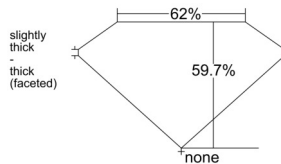

GIA®

FACSIMILE

GIA REPORT

7536774161

Verify this report at GIA.edu

GIA NATURAL DIAMOND DOSSIER®

October 17, 2025
GIA Report Number 7536774161
Shape and Cutting Style ..... Marquise Brilliant
Measurements ..... 7.91 x 4.30 x 2.57 mm

GRADING RESULTS

Carat Weight ..... 0.51 carat
Color Grade ..... E
Clarity Grade SI1

ADDITIONAL GRADING INFORMATION

Polish ..... Excellent
Symmetry ..... Very Good
Fluorescence ..... Medium Blue
Clarity Characteristics ..... Feather
Inscription(s): GIA 7536774161

PROPORTIONS

Profile not to actual proportions

GRADING SCALES

GIA COLOR SCALE		GIA CLARITY SCALE	
COLORLESS	D	VERY VERY SLIGHTLY INCLUDED	FLAWLESS
	E		INTERNALLY FLAWLESS
	F		VVS₁
	G		VVS₂
	H		VS₁
	I		VS₂
	J		SI₁
	K		SI₂
	L		I₁
	M		I₂
NEAR COLORLESS	N	SLIGHTLY INCLUDED	I₃
	O		
	P		
	Q		
FAINT	R		
	S		
	T		
	U		
VERT LIGHT	V		
	W		
	X		
	Y		
LIGHT	Z