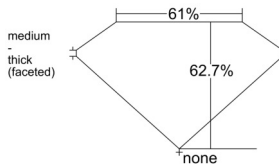

GIA®

FACSIMILE

GIA REPORT 7536781292

Verify this report at GIA.edu

GIA NATURAL DIAMOND DOSSIER®

November 10, 2025
GIA Report Number 7536781292
Shape and Cutting Style ..... Pear Brilliant
Measurements ..... 5.67 x 3.84 x 2.40 mm

GRADING RESULTS

Carat Weight ..... 0.30 carat
Color Grade ..... E
Clarity Grade VS1

ADDITIONAL GRADING INFORMATION

Polish ..... Excellent
Symmetry ..... Very Good
Fluorescence ..... None
Clarity Characteristics..... Crystal, Pinpoint
Inspection(s): GIA 7536781292

PROPORTIONS

Profile not to actual proportions

GRADING SCALES

GIA COLOR SCALE		GIA CLARITY SCALE			
COLORLESS	D	VERY VERY SLIGHTLY INCLUDED	FLAWLESS		
	E		INTERNALLY FLAWLESS		
	F	VERY SLIGHTLY INCLUDED	VS₁		
	G		VS₂		
	H		VS₁		
	NEAR COLORLESS	I	SLIGHTLY INCLUDED	VS₂	
		J		SI₁	
		FAINT	K	INCLUDED	SI₂
			L		I₁
			M		I₂
VERT LIGHT	N	INCLUDED	I₃		
	O				
	P				
	Q				
	R				
	S				
	T				
LIGHT	U				
	V				
	W				
	X				
Y					
Z