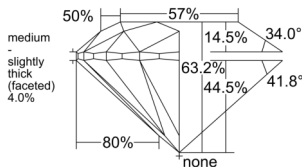

GIA®

FACSIMILE

GIA REPORT 7536785976

Verify this report at GIA.edu

GIA NATURAL DIAMOND DOSSIER®

November 12, 2025
GIA Report Number 7536785976
Shape and Cutting Style ..... Round Brilliant
Measurements ..... 4.25 - 4.28 x 2.70 mm

GRADING RESULTS

Carat Weight ..... 0.30 carat
Color Grade ..... E
Clarity Grade S11
Cut Grade ..... Excellent

ADDITIONAL GRADING INFORMATION

Polish ..... Excellent
Symmetry ..... Excellent
Fluorescence ..... None
Clarity Characteristics ..... Cloud
Inscription(s): GIA 7536785976

PROPORTIONS

GRADING SCALES

GIA COLOR SCALE

COLOURESS	D
	E
	F
	G
	H
	I
	J
NEAR COLOURESS	K
	L
FAINI	M
	N
	O
	P
VERY LIGHT	Q
	R
	S
	T
	U
	V
	W
	X
	Y
LIGHT	Z

GIA CLARITY SCALE

FLAWLESS	VERY VERY SLIGHTLY INCLUDED	VVS₁	VVS₂	VS₁	VS₂	S1₁	S1₂	I₁	I₂	I₃	
											VERY SLIGHTLY INCLUDED
INTERNALLY FLAWLESS											

GIA CUT SCALE

EXCELLENT
VERY GOOD
GOOD
FAIR
POOR