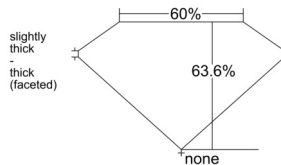

GIA®

FACSIMILE

GIA REPORT

7536786293

Verify this report at GIA.edu

GIA NATURAL DIAMOND DOSSIER®

November 11, 2025
GIA Report Number **7536786293**
Shape and Cutting Style ..... **Pear Brilliant**
Measurements ..... **6.54 x 4.03 x 2.56 mm**

GRADING RESULTS

Carat Weight ..... **0.41 carat**
Color Grade ..... **D**
Clarity Grade **VS2**

ADDITIONAL GRADING INFORMATION

Polish ..... **Excellent**
Symmetry ..... **Very Good**
Fluorescence ..... **None**
Clarity Characteristics ..... **Crystal**
Inscription(s): **GIA 7536786293**

PROPORTIONS

Profile not to actual proportions

GRADING SCALES

GIA COLOR SCALE		GIA CLARITY SCALE	
COLORLESS	D	VERY VERY SLIGHTLY INCLUDED	FLAWLESS
	E		INTERNALLY FLAWLESS
	F		VVS₁
	G		VVS₂
	H		VS₁
	I		VS₂
	J		SI₁
	K		SI₂
	L		I₁
	M		I₂
NEAR COLORLESS	N	SLIGHTLY INCLUDED	I₃
	O		
	P		
	Q		
FAINT	R		
	S		
	T		
	U		
VERT LIGHT	V		
	W		
	X		
	Y		
LIGHT	Z