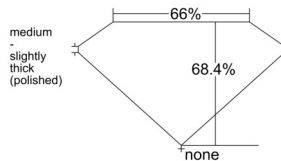

GIA®

FACSIMILE

GIA REPORT 7536808708

Verify this report at GIA.edu

GIA NATURAL DIAMOND DOSSIER®

October 29, 2025
GIA Report Number 7536808708
Shape and Cutting Style ..... Emerald Cut
Measurements ..... 4.42 x 3.23 x 2.21 mm

GRADING RESULTS

Carat Weight ..... 0.31 carat
Color Grade ..... K
Clarity Grade VS1

ADDITIONAL GRADING INFORMATION

Polish ..... Very Good
Symmetry ..... Good
Fluorescence ..... Faint
Clarity Characteristics..... Crystal, Cloud, Pinpoint
Inscription(s): GIA 7536808708

PROPORTIONS

Profile not to actual proportions

GRADING SCALES

GIA COLOR SCALE		GIA CLARITY SCALE			
COLORLESS	D	VERY VERY SLIGHTLY INCLUDED	FLAWLESS		
	E		INTERNALLY FLAWLESS		
	F	VERY SLIGHTLY INCLUDED	VVS₁		
	G		VVS₂		
	H		VS₁		
	NEAR COLORLESS	I	SLIGHTLY INCLUDED	VS₂	
		J		SI₁	
		FAINT	K	INCLUDED	SI₂
			L		I₁
			M		I₂
VERT LIGHT	N	LIGHT	I₃		
	O				
	P				
	Q				
	R