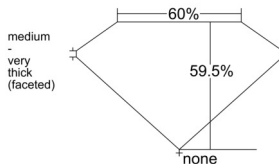

GIA®

FACSIMILE

GIA REPORT 7536836195

Verify this report at GIA.edu

GIA NATURAL DIAMOND DOSSIER®

November 13, 2025
GIA Report Number 7536836195
Shape and Cutting Style ..... Marquise Brilliant
Measurements ..... 7.31 x 3.43 x 2.04 mm

GRADING RESULTS

Carat Weight ..... 0.30 carat
Color Grade ..... E
Clarity Grade VS1

ADDITIONAL GRADING INFORMATION

Polish ..... Very Good
Symmetry ..... Good
Fluorescence ..... None
Clarity Characteristics..... Crystal, Needle, Pinpoint, Cloud
Inscription(s): GIA 7536836195

PROPORTIONS

Profile not to actual proportions

GRADING SCALES

GIA COLOR SCALE		GIA CLARITY SCALE			
COLORLESS	D	VERY VERY SLIGHTLY INCLUDED	FLAWLESS		
	E		INTERNALLY FLAWLESS		
	F	VERY SLIGHTLY INCLUDED	VVS₁		
	G		VVS₂		
	H		VS₁		
	NEAR COLORLESS	I	SLIGHTLY INCLUDED	VS₂	
		J		SI₁	
		FAINT	K	INCLUDED	SI₂
			L		I₁
			M		I₂
VERTICALLY LIGHT	N	INCLUDED	I₃		
	O				
	P				
	Q				
	R				
LIGHT	S				
	T				
	U				
	V				
	W				
	X				
	Y				
	Z