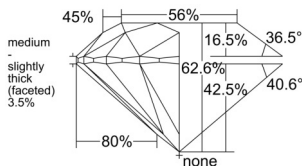

GIA®

FACSIMILE

GIA REPORT 7536837680

Verify this report at GIA.edu

GIA NATURAL DIAMOND DOSSIER®

October 28, 2025
GIA Report Number 7536837680
Shape and Cutting Style ..... Round Brilliant
Measurements ..... 5.64 - 5.68 x 3.54 mm

GRADING RESULTS

Carat Weight ..... 0.70 carat
Color Grade I
Clarity Grade VVS2
Cut Grade ..... Excellent

ADDITIONAL GRADING INFORMATION

Polish ..... Excellent
Symmetry ..... Excellent
Fluorescence ..... None
Clarity Characteristics ..... Feather, Pinpoint
Inscription(s): GIA 7536837680

PROPORTIONS

GRADING SCALES

GIA COLOR SCALE	GIA CLARITY SCALE	GIA CUT SCALE	
D	FLAWLESS	EXCELLENT	
E	INTERNALLY FLAWLESS		
F		VVS₁	VERY GOOD
G	VVS₂		
H	VS₁	GOOD	
I	VS₂		
J	SI₁	FAIR	
K	SI₂		
L	I₁	POOR	
M	I₂		
N	I₃		
O			
P			
Q			
R			
S			
T			
U			
V			
W			
X			
Y			
Z