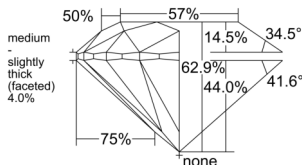

GIA®

FACSIMILE

GIA REPORT 7536843473

Verify this report at GIA.edu

GIA NATURAL DIAMOND DOSSIER®

November 03, 2025
GIA Report Number 7536843473
Shape and Cutting Style ..... Round Brilliant
Measurements ..... 4.47 - 4.50 x 2.82 mm

GRADING RESULTS

Carat Weight ..... 0.35 carat
Color Grade ..... F
Clarity Grade VVS1
Cut Grade ..... Excellent

ADDITIONAL GRADING INFORMATION

Polish ..... Excellent
Symmetry ..... Excellent
Fluorescence ..... Faint
Clarity Characteristics ..... Pinpoint, Feather, Chip
Inscription(s): GIA 7536843473

PROPORTIONS

Profile to actual proportions

GRADING SCALES

GIA COLOR SCALE

COLOURLESS	D
	E
	F
	G
	H
	I
NEAR COLOURLESS	J
	K
	L
FAIN	M
	N
	O
	P
VERY LIGHT	Q
	R
	S
	T
	U
	V
	W
	X
	Y
LIGHT	Z

GIA CLARITY SCALE

FLAWLESS	INTERNAL FLAWLESS	
		FLAWLESS
VERY VERY SLIGHTLY INCLUDED	VVS₁	
	VVS₂	
VERY SLIGHTLY INCLUDED	VS₁	
	VS₂	
SLIGHTLY INCLUDED	SI₁	
	SI₂	
INCLUDED	I₁	
	I₂	
	I₃	

GIA CUT SCALE

EXCELLENT
VERY GOOD
GOOD
FAIR
POOR