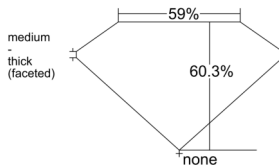

GIA®

FACSIMILE

GIA REPORT

7536850471

Verify this report at GIA.edu

GIA NATURAL DIAMOND DOSSIER®

October 30, 2025
GIA Report Number 7536850471
Shape and Cutting Style ..... Marquise Brilliant
Measurements ..... 10.12 x 4.76 x 2.87 mm

GRADING RESULTS

Carat Weight ..... 0.81 carat
Color Grade ..... D
Clarity Grade VS1

ADDITIONAL GRADING INFORMATION

Polish ..... Excellent
Symmetry ..... Very Good
Fluorescence ..... None
Clarity Characteristics..... Crystal, Cloud
Inscription(s): GIA 7536850471

PROPORTIONS

Profile not to actual proportions

GRADING SCALES

GIA COLOR SCALE		GIA CLARITY SCALE			
COLORLESS	D	VERY VERY SLIGHTLY INCLUDED	FLAWLESS		
	E		INTERNALLY FLAWLESS		
	F		VS₁		
	NEAR COLORLESS	G	VERY SLIGHTLY INCLUDED	VS₂	
		H		VS₁	
		FAINT	I	SLIGHTLY INCLUDED	VS₂
			J		SI₁
	K		SI₂		
	LIGHT		L	INCLUDED	I₁
			M		I₂
N			I₃		
O					
P					
Q					
R