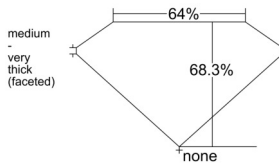

GIA®

FACSIMILE

GIA REPORT 7536852291

Verify this report at GIA.edu

GIA NATURAL DIAMOND DOSSIER®

October 30, 2025
GIA Report Number 7536852291
Shape and Cutting Style ..... Cushion Modified Brilliant
Measurements ..... 5.23 x 4.76 x 3.25 mm

GRADING RESULTS

Carat Weight ..... 0.70 carat
Color Grade ..... H
Clarity Grade VS2

ADDITIONAL GRADING INFORMATION

Polish ..... Excellent
Symmetry ..... Excellent
Fluorescence ..... None
Clarity Characteristics..... Crystal, Feather, Cloud
Inscription(s): GIA 7536852291

PROPORTIONS

Profile not to actual proportions

GRADING SCALES

GIA COLOR SCALE		GIA CLARITY SCALE			
COLORLESS	D	VERY VERY SLIGHTLY INCLUDED	FLAWLESS		
	E		INTERNALLY FLAWLESS		
	F	VERY SLIGHTLY INCLUDED	VVS₁		
	G		VVS₂		
	H		VS₁		
	NEAR COLORLESS	I	SLIGHTLY INCLUDED	VS₂	
		J		SI₁	
		FAINT	K	INCLUDED	SI₂
			L		I₁
			M		I₂
VERT LIGHT	N	INCLUDED	I₃		
	O				
	P				
	Q				
	R				
LIGHT	S				
	T				
	U				
	V				
	W				
X					
Y					
Z