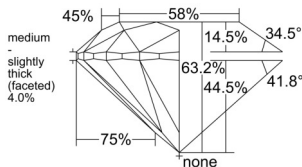

GIA®

FACSIMILE

GIA REPORT 7536854296

Verify this report at GIA.edu

GIA NATURAL DIAMOND DOSSIER®

October 30, 2025
GIA Report Number 7536854296
Shape and Cutting Style ..... Round Brilliant
Measurements ..... 5.62 - 5.66 x 3.56 mm

GRADING RESULTS

Carat Weight ..... 0.70 carat
Color Grade I
Clarity Grade VS1
Cut Grade ..... Excellent

ADDITIONAL GRADING INFORMATION

Polish ..... Excellent
Symmetry ..... Excellent
Fluorescence ..... None
Clarity Characteristics..... Crystal, Pinpoint
Inscription(s): GIA 7536854296

PROPORTIONS

Profile to actual proportions

GRADING SCALES

GIA COLOR SCALE

COLORESS	D
	E
	F
	G
	H
	I
	J
NEAR COLORESS	K
	L
FANIT	M
	N
	O
	P
VERY LIGHT	Q
	R
	S
	T
	U
	V
	W
	X
	Y
LIGHT	Z

GIA CLARITY SCALE

FLAWLESS	INTERNAL FLAWLESS	
		FLAWLESS
VERY VERY SLIGHTLY INCLUDED	VVS₁	
	VVS₂	
VERY SLIGHTLY INCLUDED	VS₁	
	VS₂	
SLIGHTLY INCLUDED	SI₁	
	SI₂	
INCLUDED	I₁	
	I₂	
	I₃	

GIA CUT SCALE

EXCELLENT
VERY GOOD
GOOD
FAIR
POOR