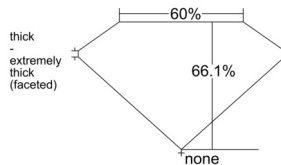

GIA®

FACSIMILE

GIA REPORT

7536857318

Verify this report at GIA.edu

GIA NATURAL DIAMOND DOSSIER®

November 03, 2025
GIA Report Number 7536857318
Shape and Cutting Style ..... Pear Brilliant
Measurements ..... 7.66 x 4.67 x 3.09 mm

GRADING RESULTS

Carat Weight ..... 0.70 carat
Color Grade ..... E
Clarity Grade VS1

ADDITIONAL GRADING INFORMATION

Polish ..... Excellent
Symmetry ..... Good
Fluorescence ..... None
Clarity Characteristics..... Crystal, Indented Natural, Pinpoint
Inscription(s): GIA 7536857318

PROPORTIONS

Profile not to actual proportions

GRADING SCALES

GIA COLOR SCALE		GIA CLARITY SCALE			
COLORLESS	D	VERY VERY SLIGHTLY INCLUDED	FLAWLESS		
	E		INTERNALLY FLAWLESS		
	F	VERY SLIGHTLY INCLUDED	VS₁		
	G		VS₂		
	H		VS₁		
	NEAR COLORLESS	I	SLIGHTLY INCLUDED	SI₁	
		J		SI₂	
		FAINT	K	INCLUDED	I₁
			L		I₂
			M		I₃
VERT LIGHT	N				
	O				
	P				
	Q				
	R				
LIGHT	S				
	T				
	U				
	V				
	W				
X					
Y					
Z