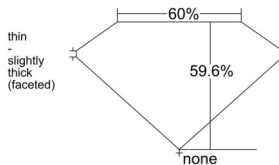

GIA®

FACSIMILE

GIA REPORT 7536862824

Verify this report at GIA.edu

GIA NATURAL DIAMOND DOSSIER®

October 30, 2025
GIA Report Number 7536862824
Shape and Cutting Style ..... Pear Brilliant
Measurements ..... 6.92 x 4.62 x 2.75 mm

GRADING RESULTS

Carat Weight ..... 0.50 carat
Color Grade ..... F
Clarity Grade VS2

ADDITIONAL GRADING INFORMATION

Polish ..... Excellent
Symmetry ..... Good
Fluorescence ..... None
Clarity Characteristics ..... Cloud
Inscription(s): GIA 7536862824

PROPORTIONS

Profile not to actual proportions

GRADING SCALES

GIA COLOR SCALE		GIA CLARITY SCALE			
COLORLESS	D	VERY VERY SLIGHTLY INCLUDED	FLAWLESS		
	E		INTERNALLY FLAWLESS		
	F	VERY SLIGHTLY INCLUDED	VVS₁		
	G		VVS₂		
	H		VS₁		
	NEAR COLORLESS	I	SLIGHTLY INCLUDED	VS₂	
		J		SI₁	
		FAINT	K	INCLUDED	SI₂
			L		I₁
			M		I₂
VERT LIGHT	N	LIGHT	I₃		
	O				
	P				
	Q				
	R				
	S				
LIGHT	T				
	U				
	V				
	W				
	X				
Y					
Z