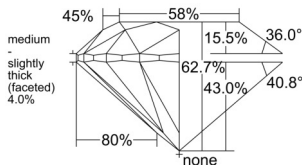

GIA®

FACSIMILE

GIA REPORT 7536867461

Verify this report at GIA.edu

GIA NATURAL DIAMOND DOSSIER®

October 31, 2025
GIA Report Number 7536867461
Shape and Cutting Style ..... Round Brilliant
Measurements ..... 5.19 - 5.23 x 3.26 mm

GRADING RESULTS

Carat Weight ..... 0.55 carat
Color Grade ..... H
Clarity Grade VS2
Cut Grade ..... Excellent

ADDITIONAL GRADING INFORMATION

Polish ..... Excellent
Symmetry ..... Very Good
Fluorescence ..... None
Clarity Characteristics..... Crystal, Cloud, Feather
Inscription(s): GIA 7536867461

PROPORTIONS

Profile to actual proportions