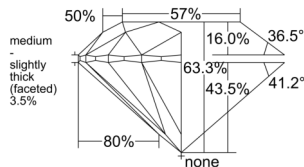

GIA®

FACSIMILE

GIA REPORT

7536873816

Verify this report at GIA.edu

GIA NATURAL DIAMOND DOSSIER®

November 03, 2025
GIA Report Number 7536873816
Shape and Cutting Style ..... Round Brilliant
Measurements ..... 5.99 - 6.04 x 3.81 mm

GRADING RESULTS

Carat Weight ..... 0.85 carat
Color Grade ..... F
Clarity Grade VVS1
Cut Grade ..... Excellent

ADDITIONAL GRADING INFORMATION

Polish ..... Excellent
Symmetry ..... Excellent
Fluorescence ..... None
Clarity Characteristics ..... Pinpoint, Feather
Inscription(s): GIA 7536873816

PROPORTIONS

Profile to actual proportions