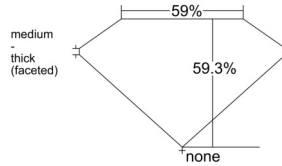

GIA®

FACSIMILE

GIA REPORT 7536894090

Verify this report at GIA.edu

GIA NATURAL DIAMOND DOSSIER®

November 05, 2025
GIA Report Number 7536894090
Shape and Cutting Style ..... Heart Brilliant
Measurements ..... 5.15 x 5.92 x 3.51 mm

GRADING RESULTS

Carat Weight ..... 0.61 carat
Color Grade ..... F
Clarity Grade SI1

ADDITIONAL GRADING INFORMATION

Polish ..... Very Good
Symmetry ..... Excellent
Fluorescence ..... None
Clarity Characteristics..... Crystal, Cloud
Inscription(s): GIA 7536894090

PROPORTIONS

Profile not to actual proportions

GRADING SCALES

GIA COLOR SCALE		GIA CLARITY SCALE			
COLORLESS	D	VERY VERY SLIGHTLY INCLUDED	FLAWLESS		
	E		INTERNALLY FLAWLESS		
	F	VERY SLIGHTLY INCLUDED	VVS₁		
	G		VVS₂		
	H		VS₁		
	NEAR COLORLESS	I	SLIGHTLY INCLUDED	VS₂	
		J		SI₁	
		FAINT	K	INCLUDED	SI₂
			L		I₁
			M		I₂
VERT LIGHT	N	LIGHT	I₃		
	O				
	P				
	Q				
	R